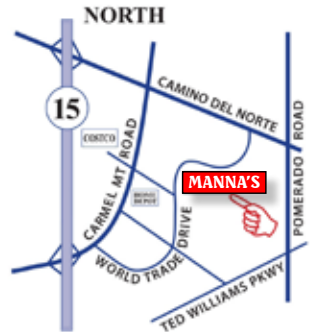

CLASS POLICIES FOR ALL MEMBERS

- All Children Must wear a mask entering, during occupancy and exiting our school.
- Our school meets or exceeds all current safety requirements.

Classes broadcasted and available on demand for up to seven (7) days. Never miss a class!

Late Arrivals: Bow to Instructor and take next open position (junior dot).

Dressing/Changing Rooms are for use by MASP & Summer Camp attendees only.

MANNA'S does not lend or is not responsible for member's uniforms or equipment.

School and Sparring Rules are located in the your Manna's Student Manual, downloadable on our site.

BLACK BELT & KO DAN JA
7 PM - 9 PM
Pickup begins at 9:20PM.

3rd Friday Night
Class 7PM to 9PM
Black Belt party ends 10:30PM
KoDanJa class 8:30- 9:30PM

AGES 3, & 4*
30 Minutes

AGES 5, 6
60 Minutes

AGES 7 - 12*
60-75 Minutes

TEEN/ADULT*
AGES 13-29

SONGIN ADULT*
MIN. AGE 30

LIFE SKILLS
YOUTH
LEADERSHIP
TEEN/ADULT

ONLY
60 Minutes

MANNA'S, 12285 World Trade Drive, Suite B, San Diego CA 92128 - (858) 487-6470 - www.manna.us - office@manna.us